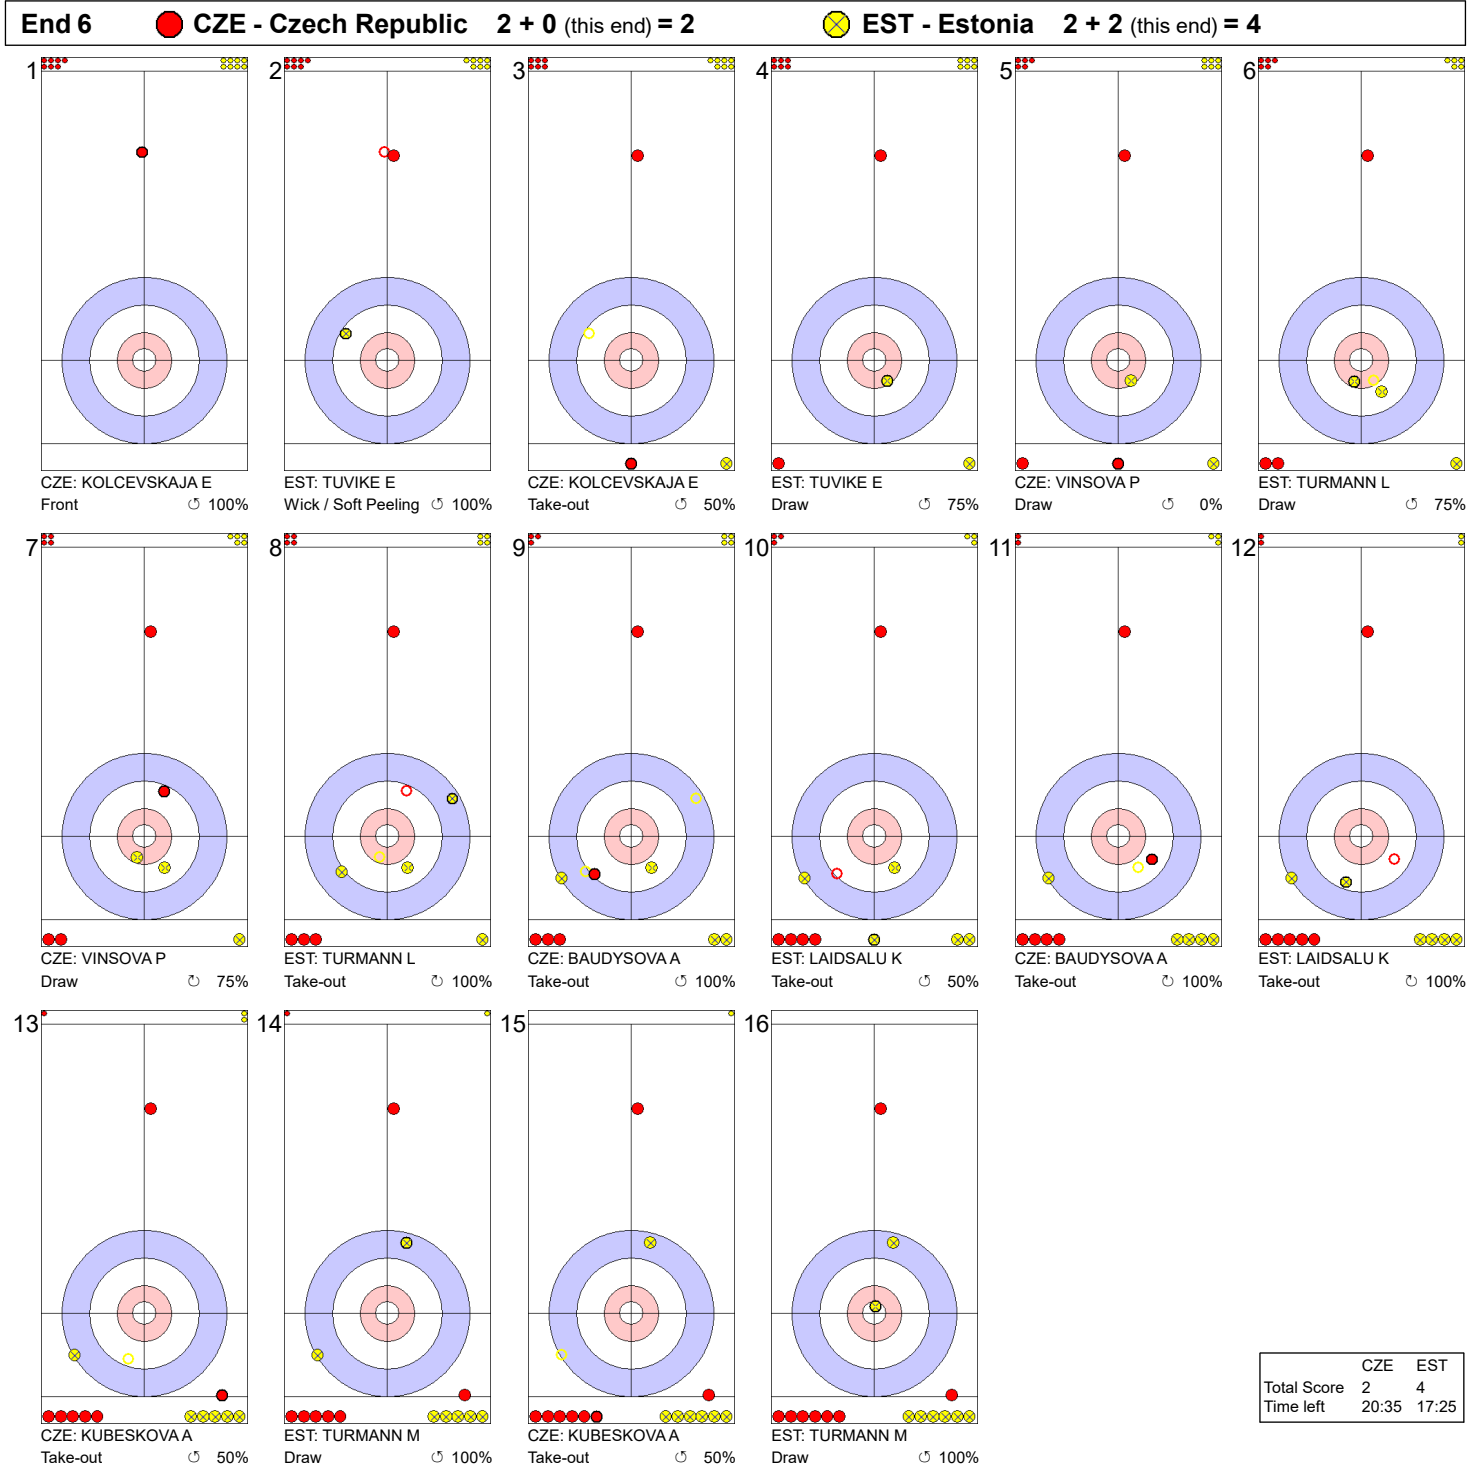

Game - Shot by Shot

Legend:
 ↻ Clockwise ↺ Counter-clockwise - Not considered

Game - Shot by Shot

Legend:
 ↻ Clockwise ↺ Counter-clockwise - Not considered

Game - Shot by Shot

End 3 ● **CZE - Czech Republic** 1 + 0 (this end) = 1 ● **EST - Estonia** 0 + 1 (this end) = 1

	CZE	EST
Total Score	1	1

Legend:
 ↻ Clockwise ↺ Counter-clockwise - Not considered

Game - Shot by Shot

Legend:
 ↻ Clockwise ↺ Counter-clockwise - Not considered

Game - Shot by Shot

End 5 ● **CZE - Czech Republic** 1 + 1 (this end) = 2 ● **EST - Estonia** 2 + 0 (this end) = 2

	CZE	EST
Total Score	2	2
Time left	23:49	20:56

Legend:
 ↻ Clockwise ↺ Counter-clockwise - Not considered

Game - Shot by Shot

	CZE	EST
Total Score	2	4
Time left	20:35	17:25

Legend:
 ⤴ Clockwise ⤵ Counter-clockwise - Not considered

Game - Shot by Shot

Legend:
 ↻ Clockwise ↺ Counter-clockwise - Not considered

Game - Shot by Shot

Legend:
 ↻ Clockwise ↺ Counter-clockwise - Not considered

Game - Shot by Shot

Legend:
 ↻ Clockwise ↺ Counter-clockwise - Not considered