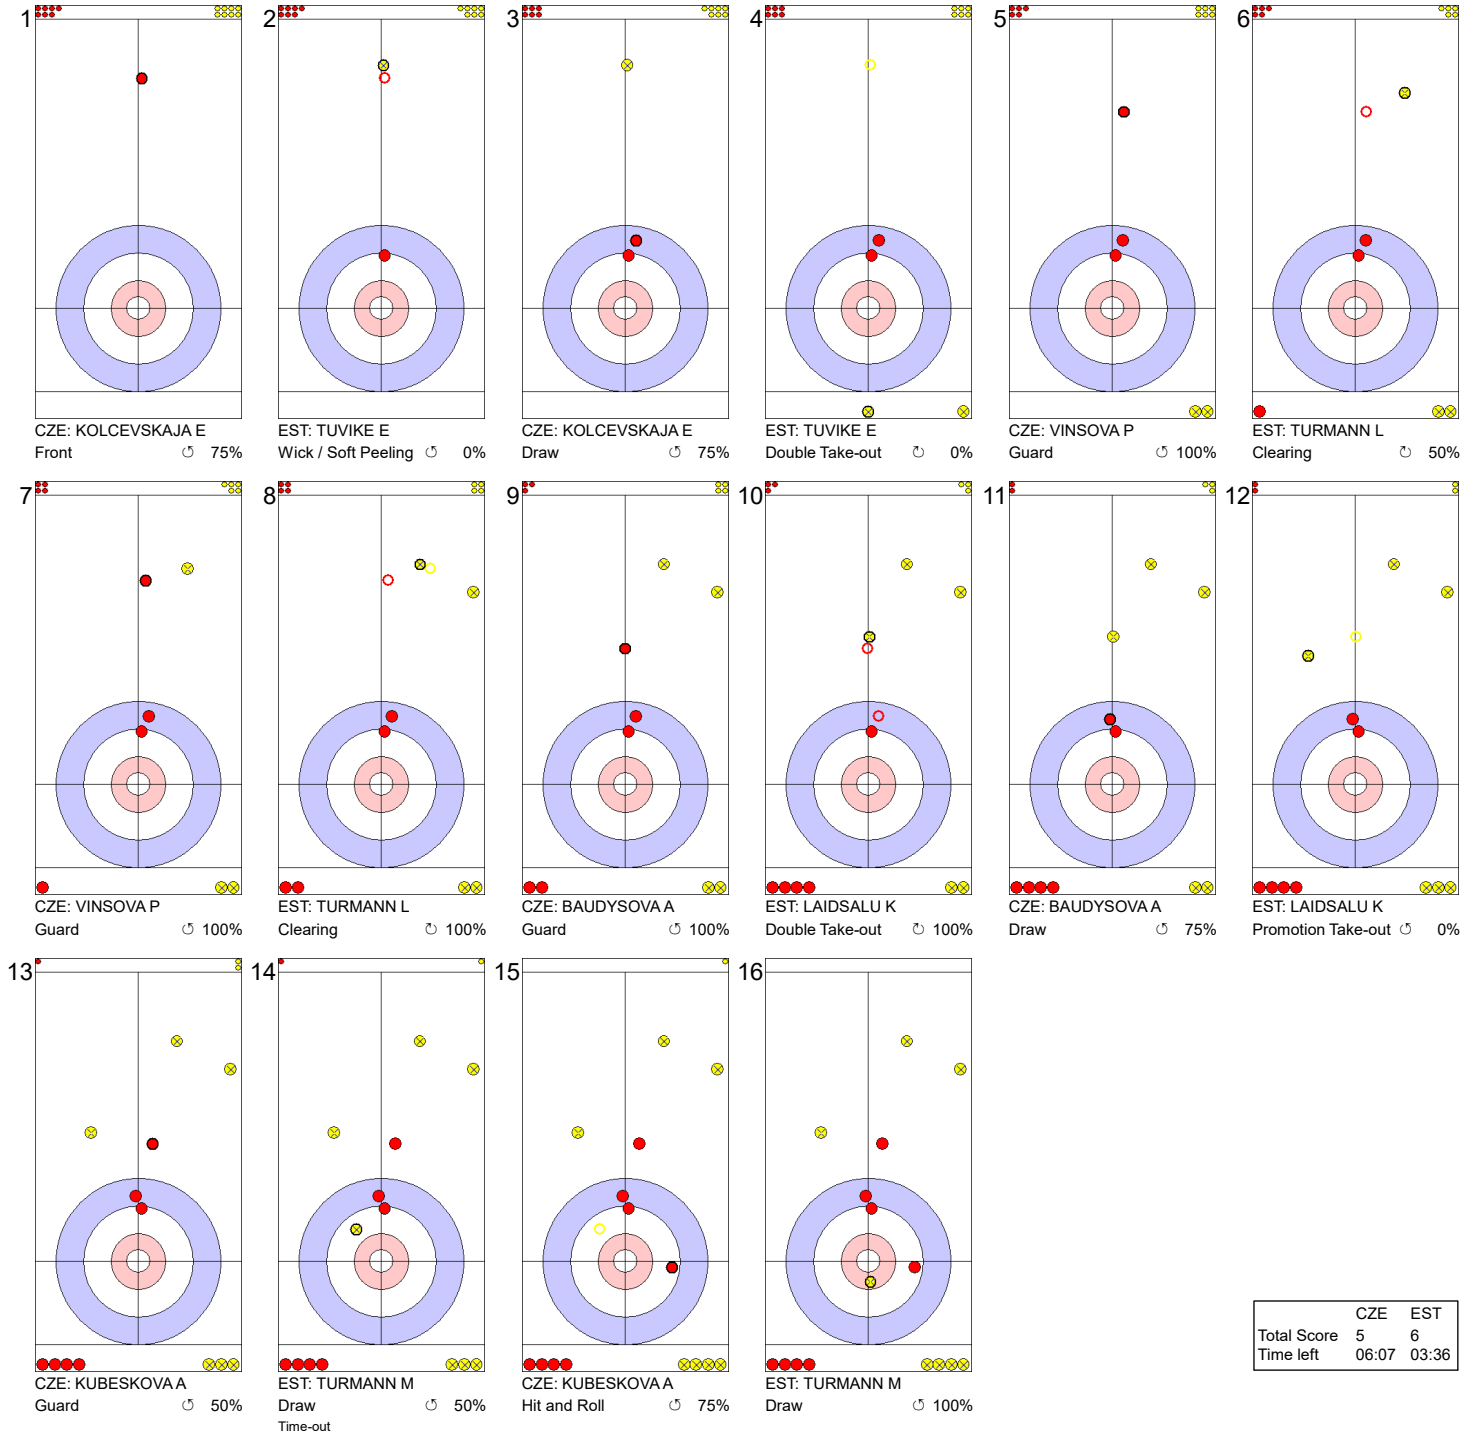

	CZE	EST
Total Score	2	2
Time left	23:49	20:56

Legend:
 ↻ Clockwise ↺ Counter-clockwise - Not considered

Game - Shot by Shot

	CZE	EST
Total Score	2	4
Time left	20:35	17:25

Legend:
 ⤴ Clockwise ⤵ Counter-clockwise - Not considered

Game - Shot by Shot

Legend:
 ↻ Clockwise ↺ Counter-clockwise - Not considered

Game - Shot by Shot

Legend:
 ↻ Clockwise ↺ Counter-clockwise - Not considered

Game - Shot by Shot

Legend:
 ↻ Clockwise ↺ Counter-clockwise - Not considered

Game - Shot by Shot

End 10 ● **CZE - Czech Republic 5 + 0 (this end) = 5** ● **EST - Estonia 5 + 1 (this end) = 6**

	CZE	EST
Total Score	5	6
Time left	06:07	03:36

Legend:
 ↻ Clockwise ↺ Counter-clockwise - Not considered