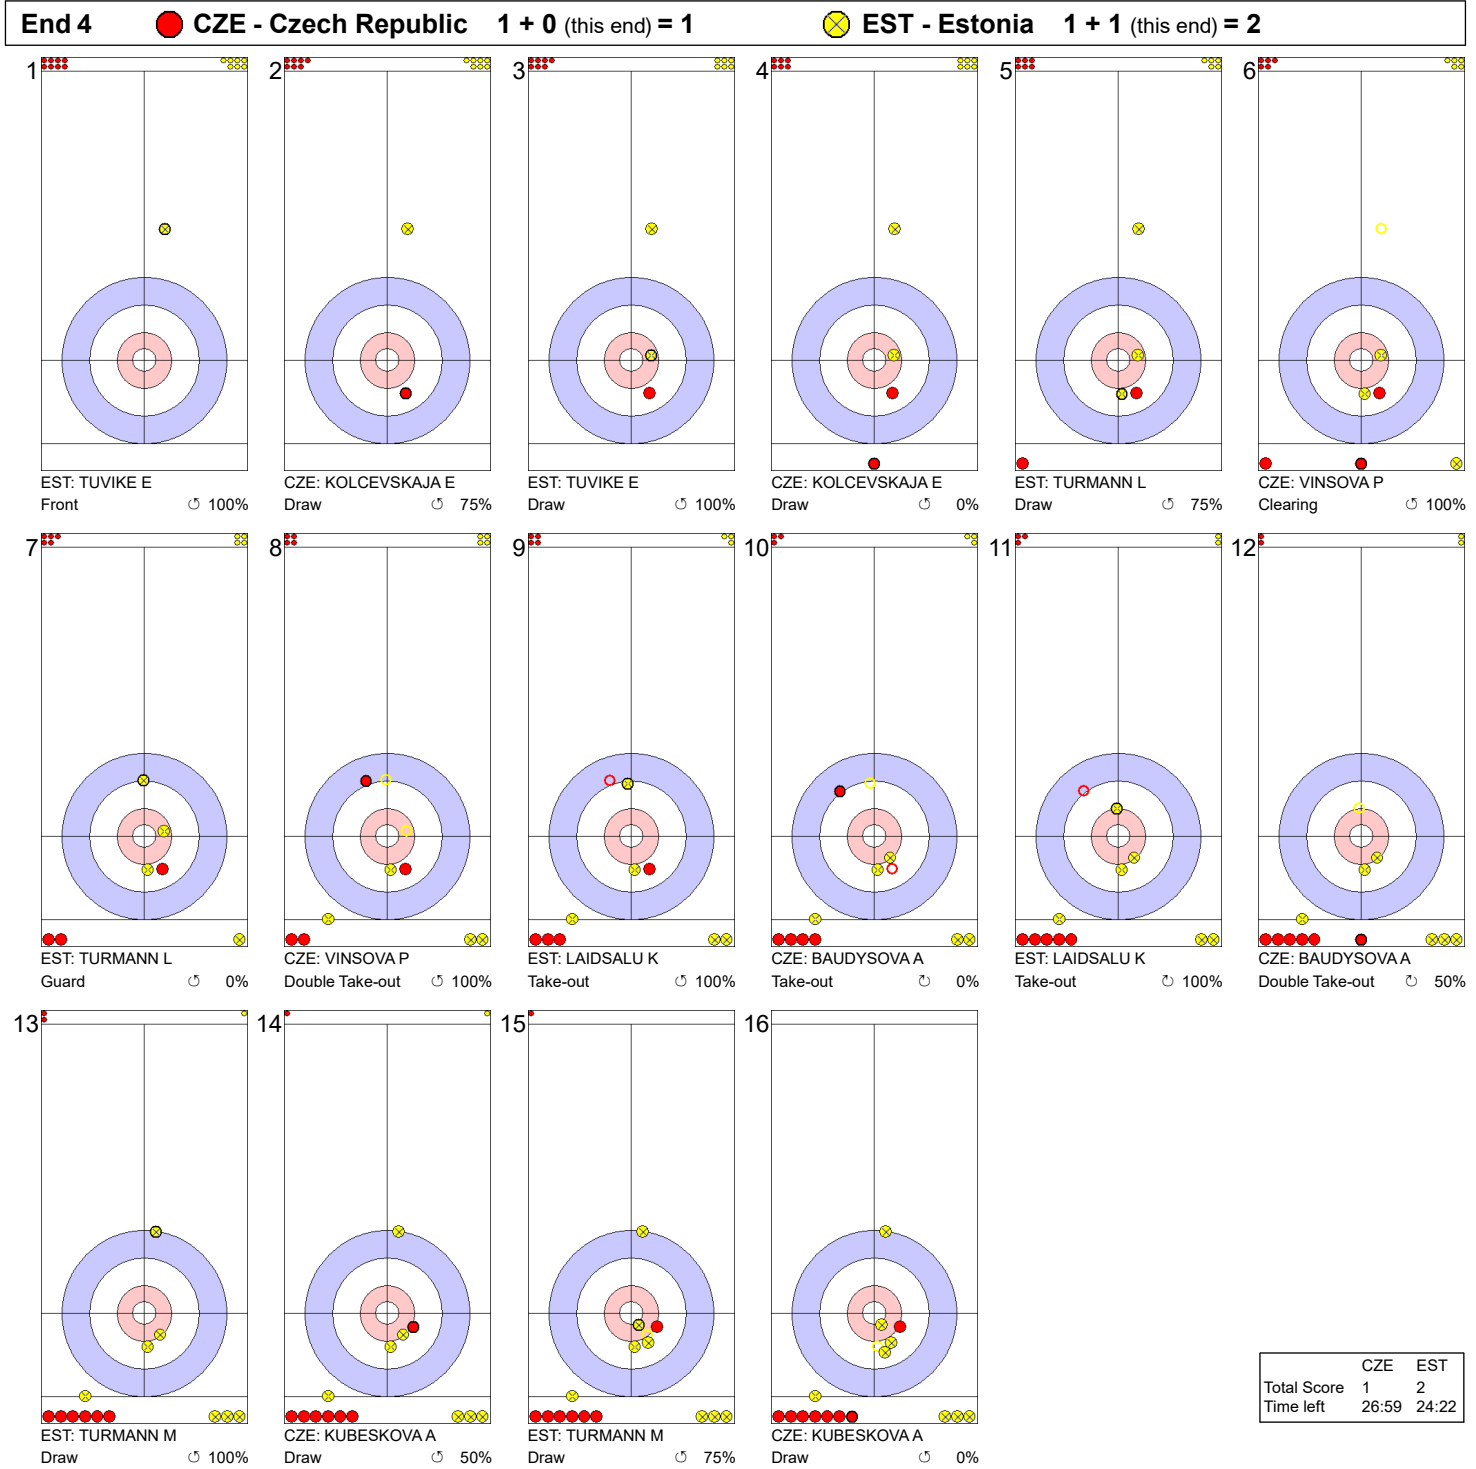

Game - Shot by Shot

Legend:
 ↻ Clockwise ↺ Counter-clockwise - Not considered

Game - Shot by Shot

Legend:
 ↻ Clockwise ↺ Counter-clockwise - Not considered

Game - Shot by Shot

End 3 ● **CZE - Czech Republic** 1 + 0 (this end) = 1 ● **EST - Estonia** 0 + 1 (this end) = 1

	CZE	EST
Total Score	1	1

Legend:
 ↻ Clockwise ↺ Counter-clockwise - Not considered

Game - Shot by Shot

Legend:
 ↻ Clockwise ↺ Counter-clockwise - Not considered

Game - Shot by Shot

End 5 ● **CZE - Czech Republic** 1 + 1 (this end) = 2 ● **EST - Estonia** 2 + 0 (this end) = 2

	CZE	EST
Total Score	2	2
Time left	23:49	20:56

Legend:
 ↻ Clockwise ↺ Counter-clockwise - Not considered

Game - Shot by Shot

	CZE	EST
Total Score	2	4
Time left	20:35	17:25

Legend:
 ⤴ Clockwise ⤵ Counter-clockwise - Not considered

Game - Shot by Shot

Legend:
 ↻ Clockwise ↺ Counter-clockwise - Not considered

Game - Shot by Shot

Legend:
 ↻ Clockwise ↺ Counter-clockwise - Not considered

Game - Shot by Shot

Legend:
 ↻ Clockwise ↺ Counter-clockwise - Not considered