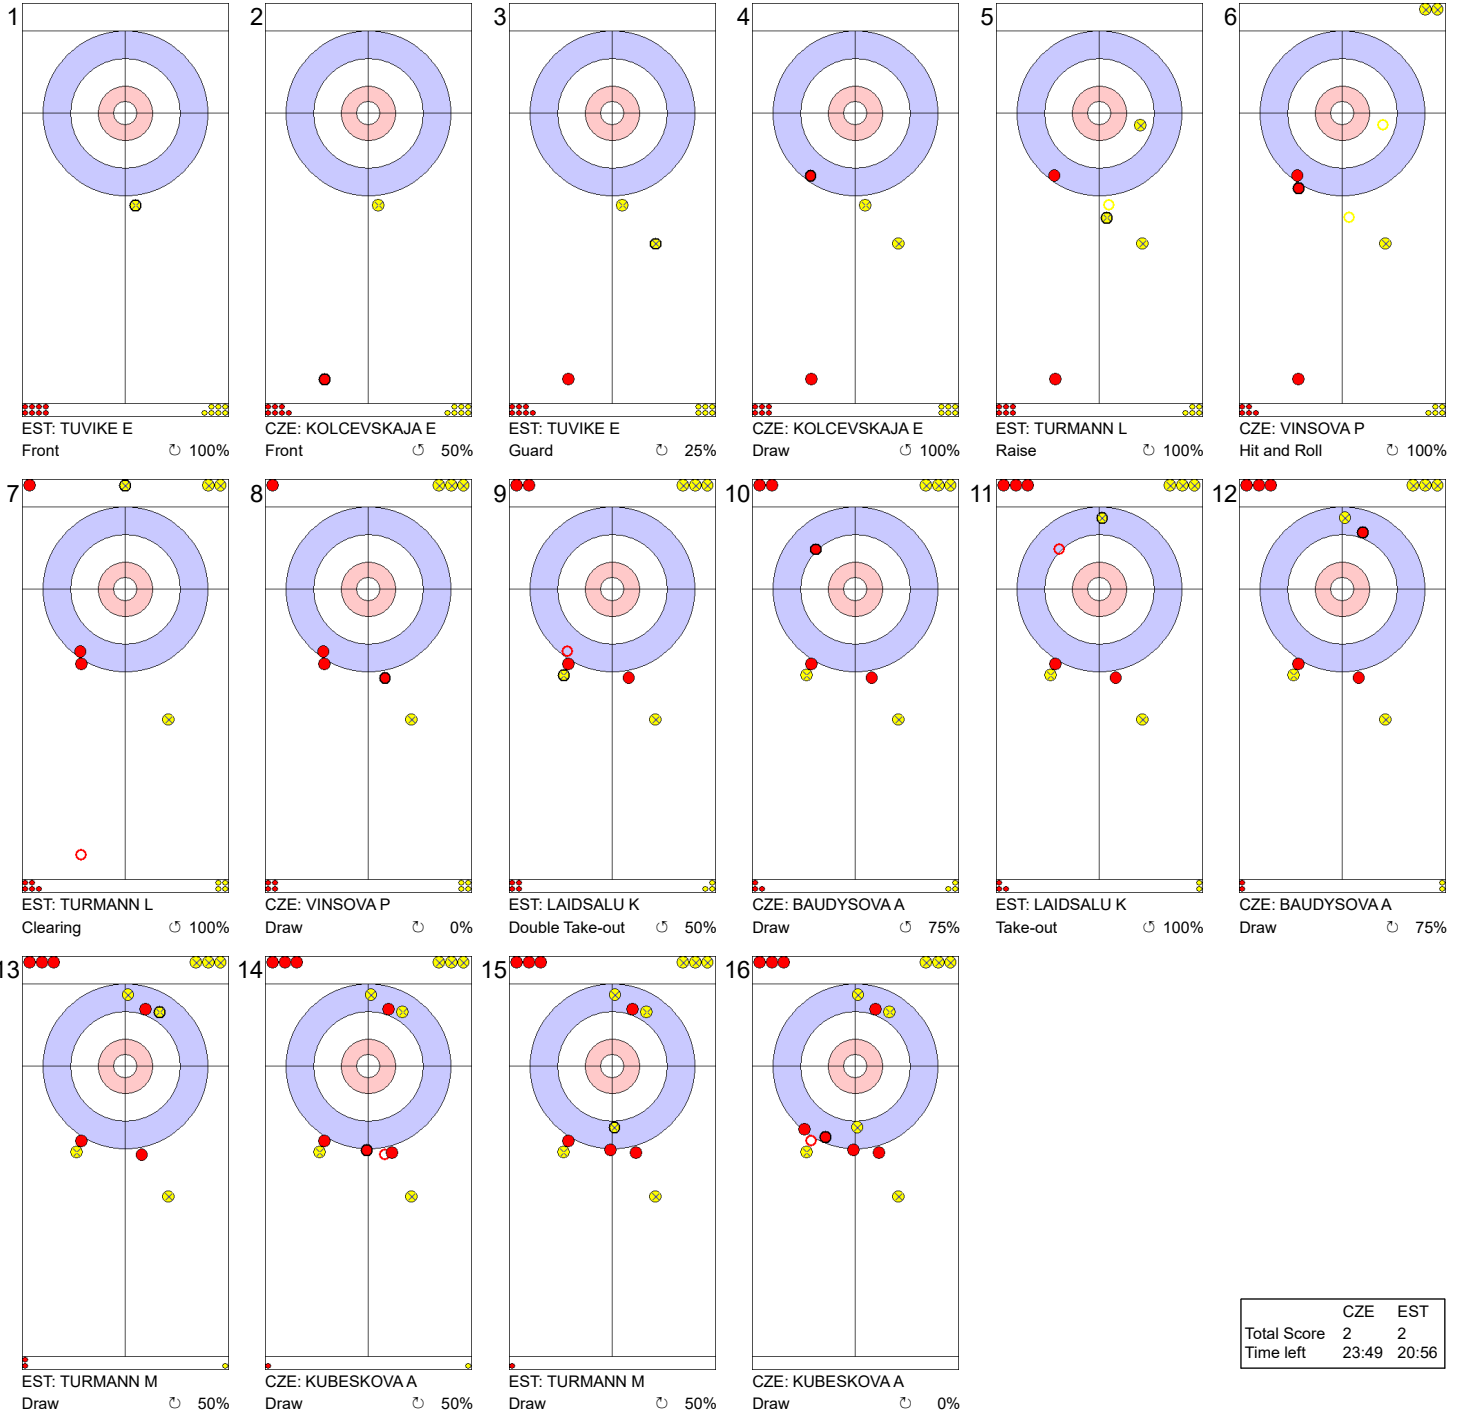

Game - Shot by Shot

Legend:
 ↻ Clockwise ↺ Counter-clockwise - Not considered

Game - Shot by Shot

Legend:
 ↻ Clockwise ↺ Counter-clockwise - Not considered

Game - Shot by Shot

End 3 ● **CZE - Czech Republic** 1 + 0 (this end) = 1 ● **EST - Estonia** 0 + 1 (this end) = 1

	CZE	EST
Total Score	1	1

Legend:
 ↻ Clockwise ↺ Counter-clockwise - Not considered

Game - Shot by Shot

Legend:
 ↻ Clockwise ↺ Counter-clockwise - Not considered

Game - Shot by Shot

End 5 ● **CZE - Czech Republic** 1 + 1 (this end) = 2 ● **EST - Estonia** 2 + 0 (this end) = 2

	CZE	EST
Total Score	2	2
Time left	23:49	20:56

Legend:
 ↻ Clockwise ↺ Counter-clockwise - Not considered

Game - Shot by Shot

	CZE	EST
Total Score	2	4
Time left	20:35	17:25

Legend:
 ⤴ Clockwise ⤵ Counter-clockwise - Not considered

Game - Shot by Shot

Legend:
 ↻ Clockwise ↺ Counter-clockwise - Not considered

Game - Shot by Shot

Legend:
 ↻ Clockwise ↺ Counter-clockwise - Not considered

Game - Shot by Shot

Legend:
 ↻ Clockwise ↺ Counter-clockwise - Not considered