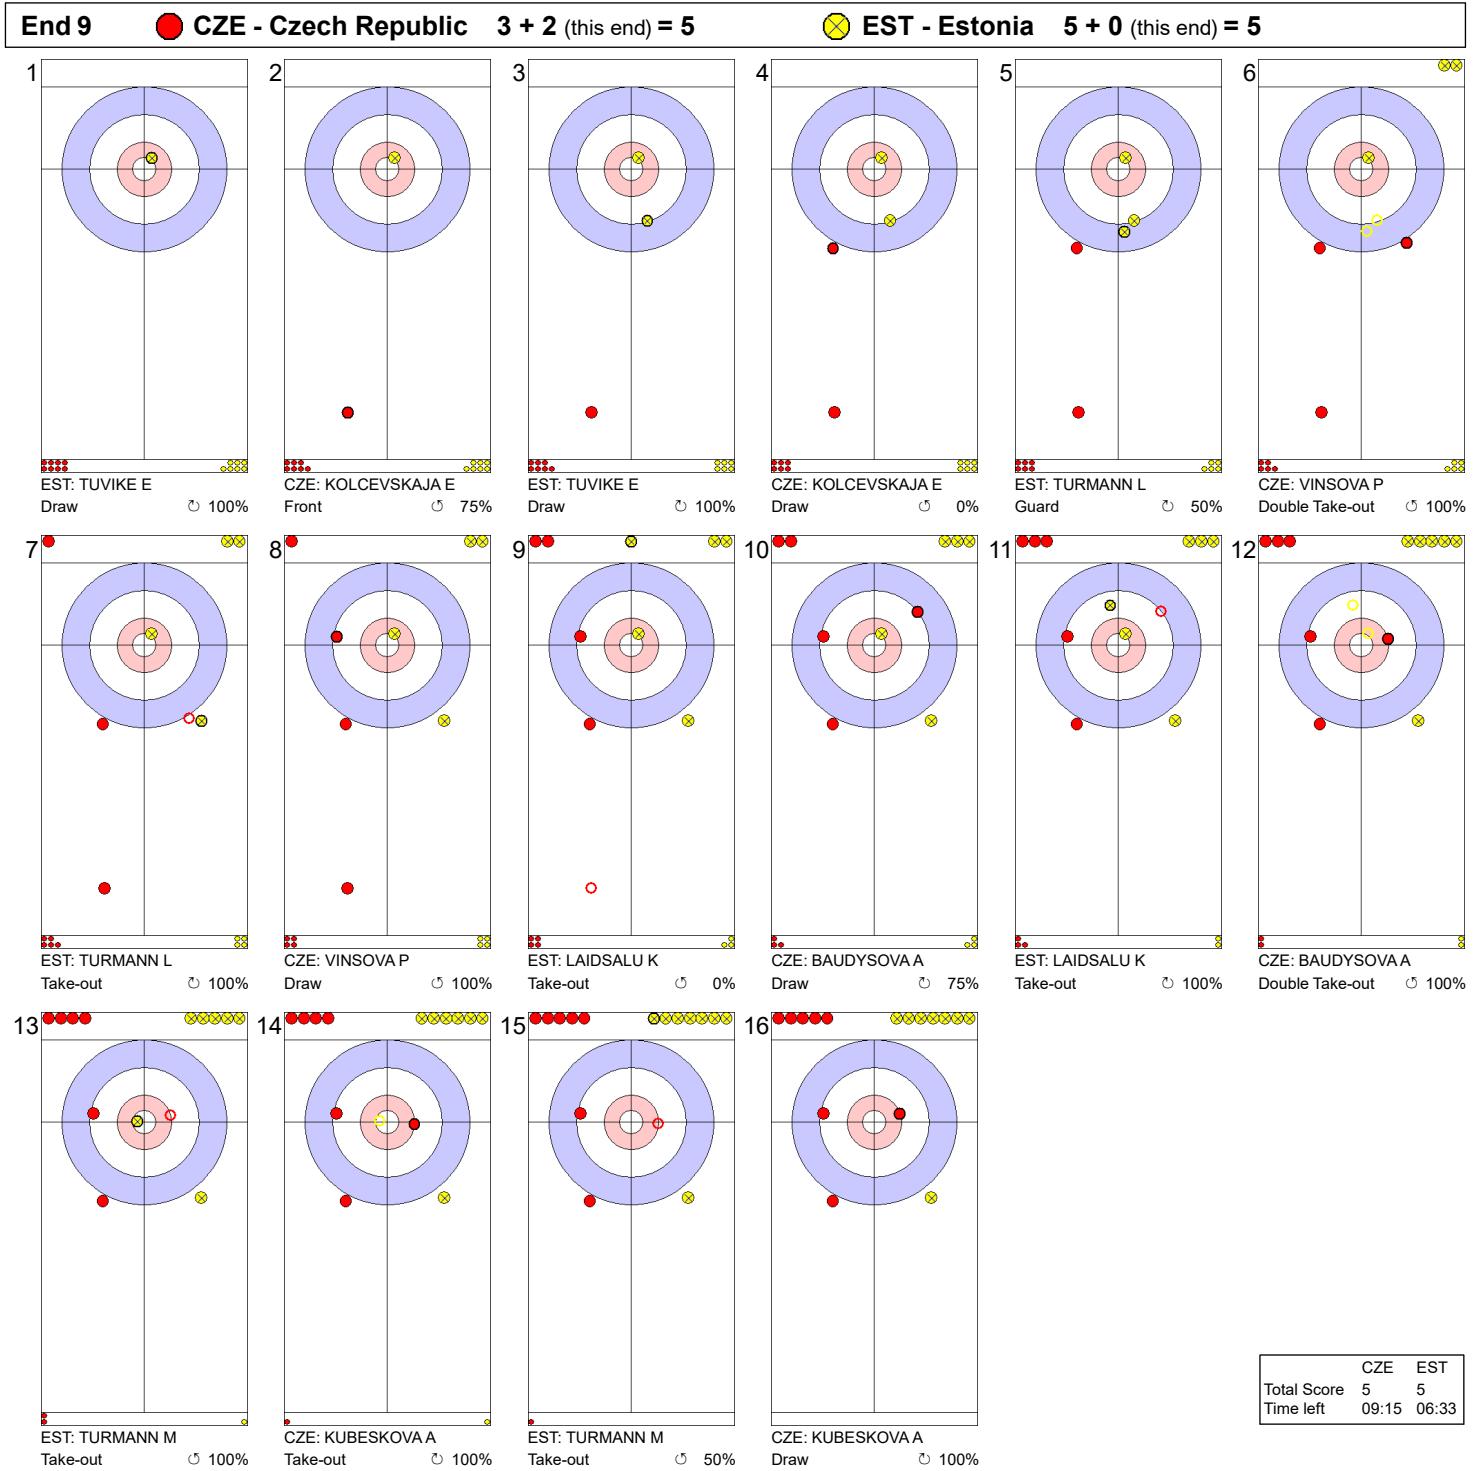

	CZE	EST
Total Score	2	2
Time left	23:49	20:56

Legend:
 ↻ Clockwise ↺ Counter-clockwise - Not considered

Game - Shot by Shot

	CZE	EST
Total Score	2	4
Time left	20:35	17:25

Legend:
 ⤴ Clockwise ⤵ Counter-clockwise - Not considered

Game - Shot by Shot

Legend:
 ↻ Clockwise ↺ Counter-clockwise - Not considered

Game - Shot by Shot

Legend:
 ↻ Clockwise ↺ Counter-clockwise - Not considered

Game - Shot by Shot

Legend:
 ↻ Clockwise ↺ Counter-clockwise - Not considered

Game - Shot by Shot

End 10 ● **CZE - Czech Republic 5 + 0 (this end) = 5** ● **EST - Estonia 5 + 1 (this end) = 6**

	CZE	EST
Total Score	5	6
Time left	06:07	03:36

Legend:
 ↻ Clockwise ↺ Counter-clockwise - Not considered