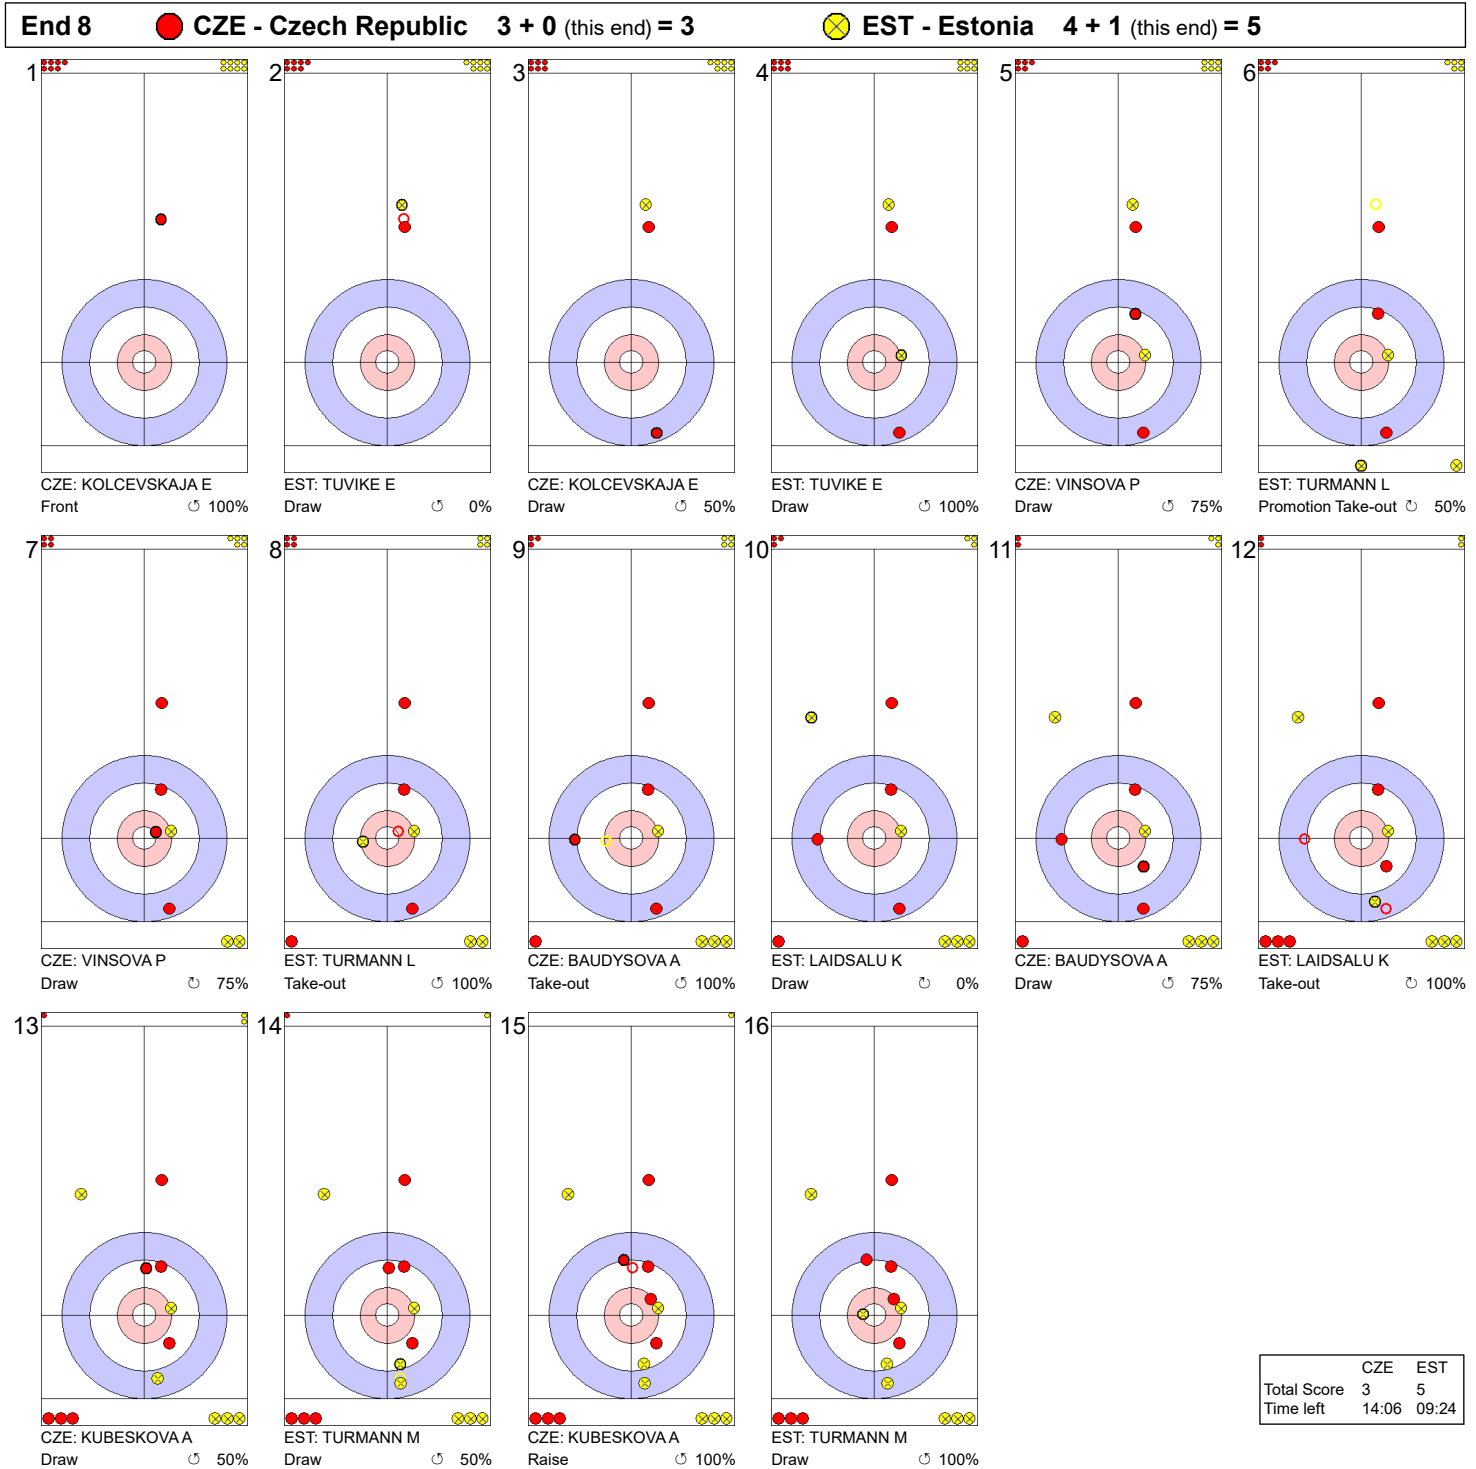

	CZE	EST
Total Score	1	1

Legend:
 ↻ Clockwise ↺ Counter-clockwise - Not considered

Game - Shot by Shot

Legend:
 ↻ Clockwise ↺ Counter-clockwise - Not considered

Game - Shot by Shot

End 5 ● **CZE - Czech Republic** 1 + 1 (this end) = 2 ● **EST - Estonia** 2 + 0 (this end) = 2

	CZE	EST
Total Score	2	2
Time left	23:49	20:56

Legend:
 ↻ Clockwise ↺ Counter-clockwise - Not considered

Game - Shot by Shot

	CZE	EST
Total Score	2	4
Time left	20:35	17:25

Legend:
 ⤴ Clockwise ⤵ Counter-clockwise - Not considered

Game - Shot by Shot

Legend:
 ↻ Clockwise ↺ Counter-clockwise - Not considered

Game - Shot by Shot

Legend:
 ↻ Clockwise ↺ Counter-clockwise - Not considered

Game - Shot by Shot

Legend:
 ↻ Clockwise ↺ Counter-clockwise - Not considered

Game - Shot by Shot

End 10 ● **CZE - Czech Republic 5 + 0 (this end) = 5** ● **EST - Estonia 5 + 1 (this end) = 6**

	CZE	EST
Total Score	5	6
Time left	06:07	03:36

Legend:
 ↻ Clockwise ↺ Counter-clockwise - Not considered