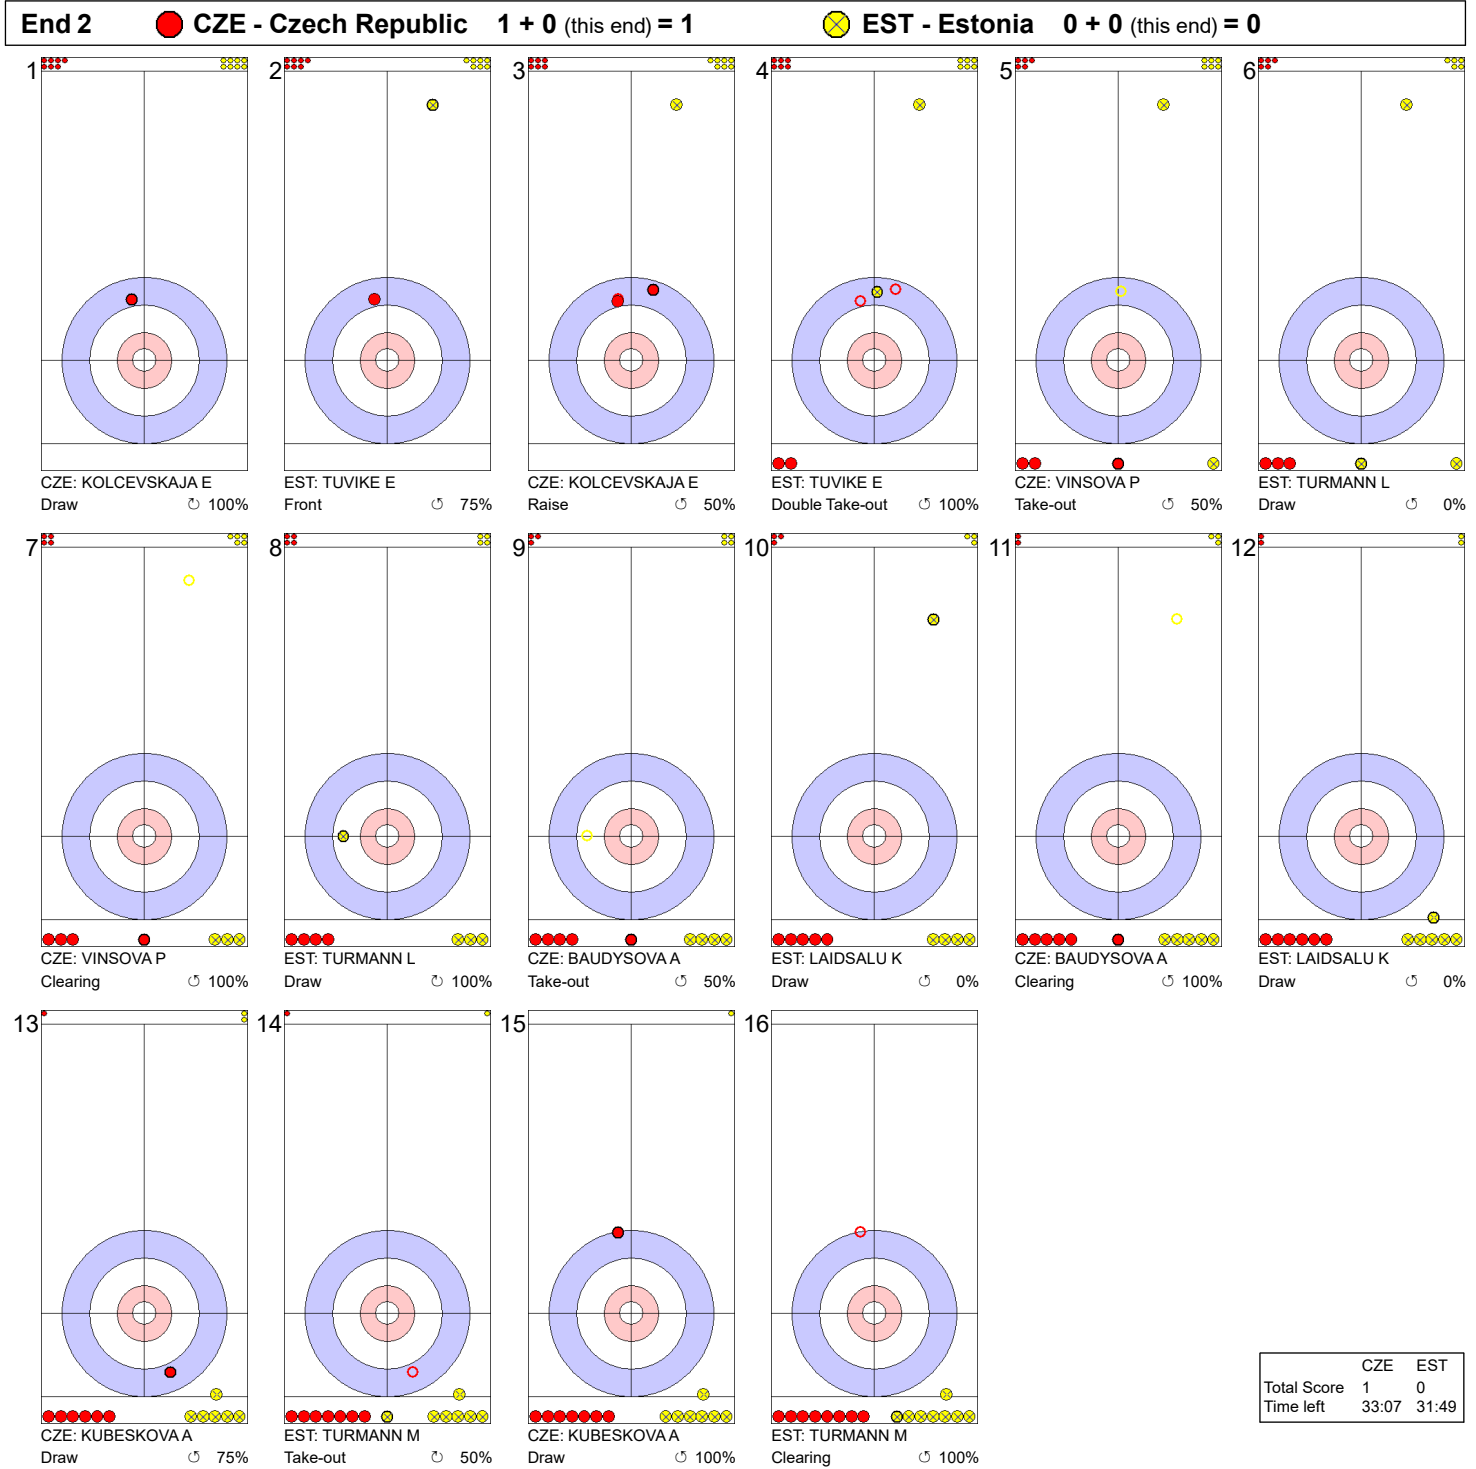

Game - Shot by Shot

Legend:
 ↻ Clockwise ↺ Counter-clockwise - Not considered

Game - Shot by Shot

Legend:
 ↻ Clockwise ↺ Counter-clockwise - Not considered

Game - Shot by Shot

End 3 ● **CZE - Czech Republic** 1 + 0 (this end) = 1 ● **EST - Estonia** 0 + 1 (this end) = 1

	CZE	EST
Total Score	1	1

Legend:
 ↻ Clockwise ↺ Counter-clockwise - Not considered

Game - Shot by Shot

Legend:
 ↻ Clockwise ↺ Counter-clockwise - Not considered

Game - Shot by Shot

End 5 ● **CZE - Czech Republic** 1 + 1 (this end) = 2 ● **EST - Estonia** 2 + 0 (this end) = 2

	CZE	EST
Total Score	2	2
Time left	23:49	20:56

Legend:
 ↻ Clockwise ↺ Counter-clockwise - Not considered

Game - Shot by Shot

	CZE	EST
Total Score	2	4
Time left	20:35	17:25

Legend:
 ⤴ Clockwise ⤵ Counter-clockwise - Not considered

Game - Shot by Shot

Legend:
 ↻ Clockwise ↺ Counter-clockwise - Not considered

Game - Shot by Shot

Legend:
 ↻ Clockwise ↺ Counter-clockwise - Not considered

Game - Shot by Shot

Legend:
 ↻ Clockwise ↺ Counter-clockwise - Not considered