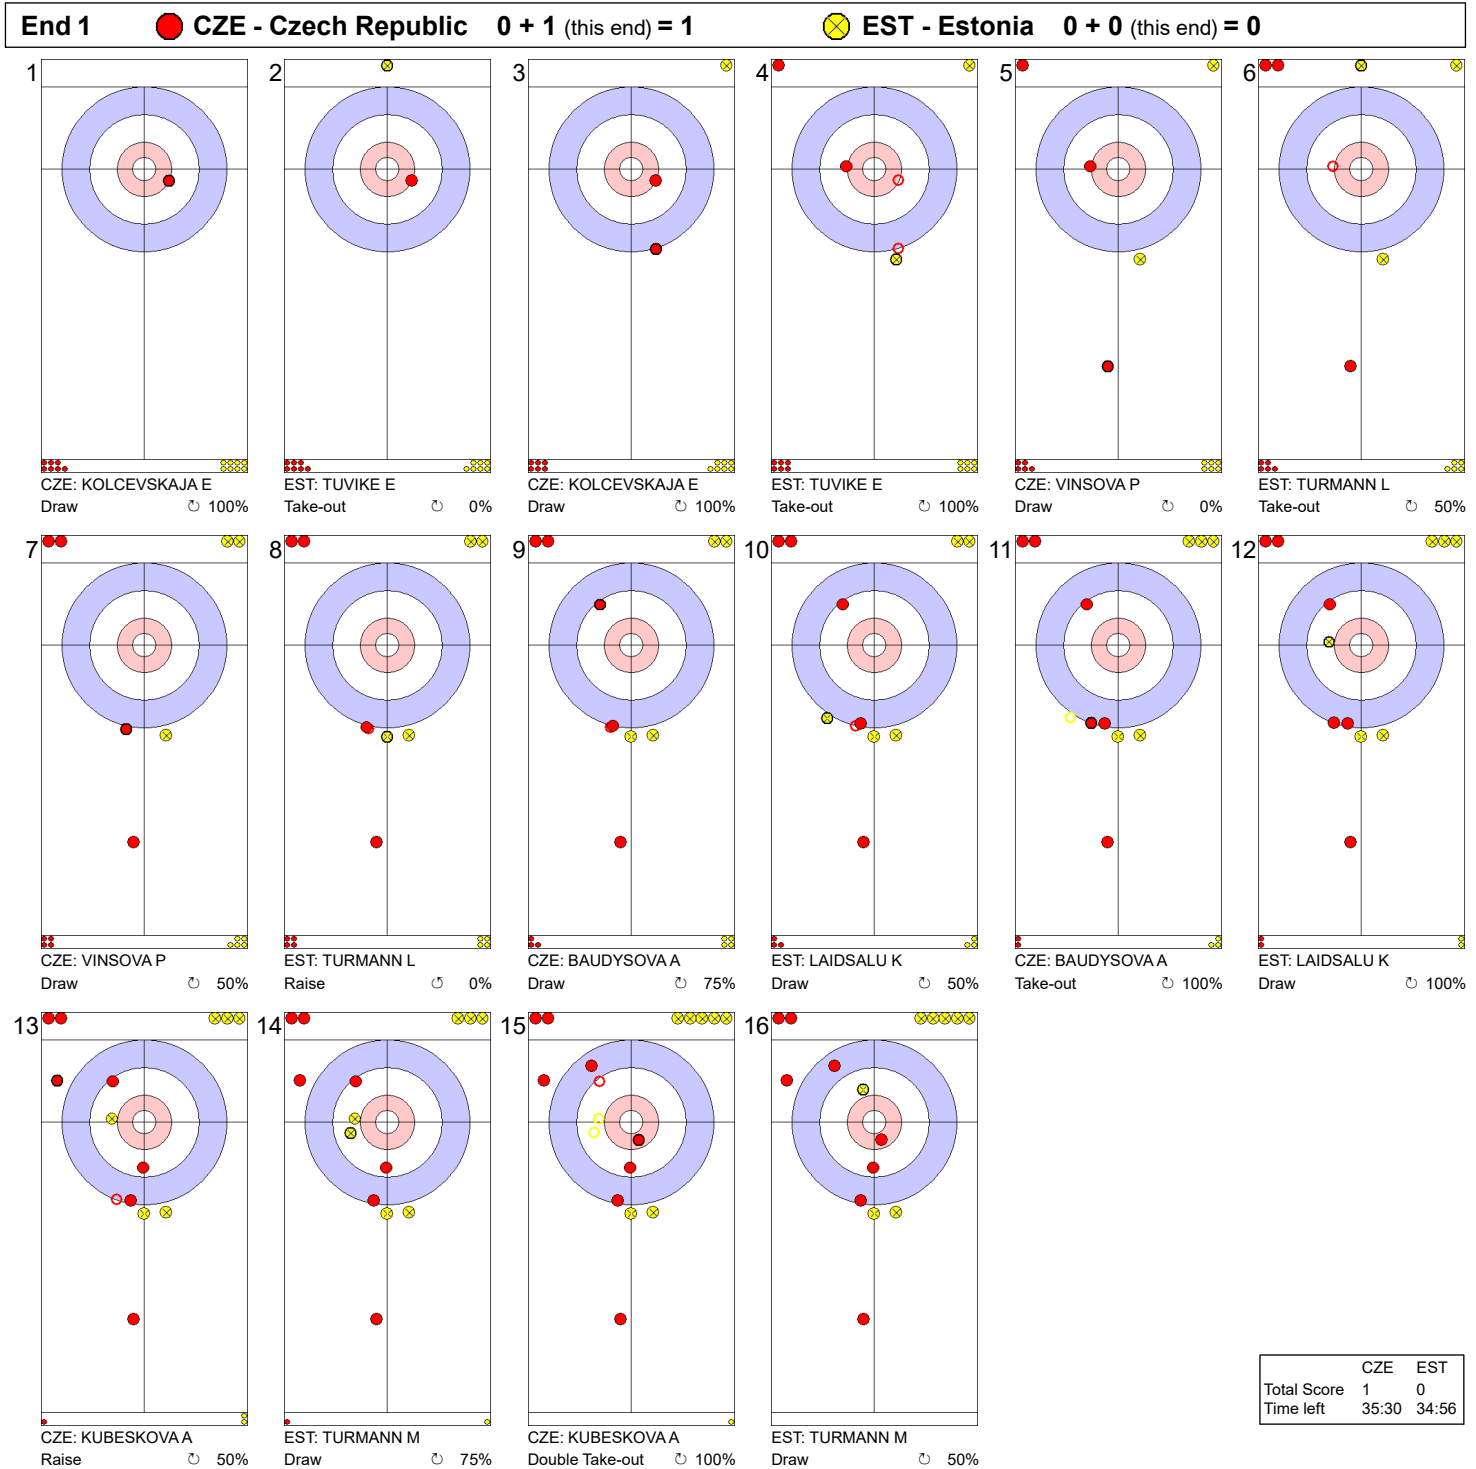

Game - Shot by Shot

Legend:
 ↻ Clockwise ↺ Counter-clockwise - Not considered

Game - Shot by Shot

Legend:
 ↻ Clockwise ↺ Counter-clockwise - Not considered

Game - Shot by Shot

End 3 ● **CZE - Czech Republic** 1 + 0 (this end) = 1 ● **EST - Estonia** 0 + 1 (this end) = 1

	CZE	EST
Total Score	1	1

Legend:
 ↻ Clockwise ↺ Counter-clockwise - Not considered

Game - Shot by Shot

Legend:
 ↻ Clockwise ↺ Counter-clockwise - Not considered

Game - Shot by Shot

End 5 ● **CZE - Czech Republic** 1 + 1 (this end) = 2 ● **EST - Estonia** 2 + 0 (this end) = 2

	CZE	EST
Total Score	2	2
Time left	23:49	20:56

Legend:
 ↻ Clockwise ↺ Counter-clockwise - Not considered

Game - Shot by Shot

	CZE	EST
Total Score	2	4
Time left	20:35	17:25

Legend:
 ⤴ Clockwise ⤵ Counter-clockwise - Not considered

Game - Shot by Shot

Legend:
 ↻ Clockwise ↺ Counter-clockwise - Not considered

Game - Shot by Shot

Legend:
 ↻ Clockwise ↺ Counter-clockwise - Not considered

Game - Shot by Shot

Legend:
 ↻ Clockwise ↺ Counter-clockwise - Not considered